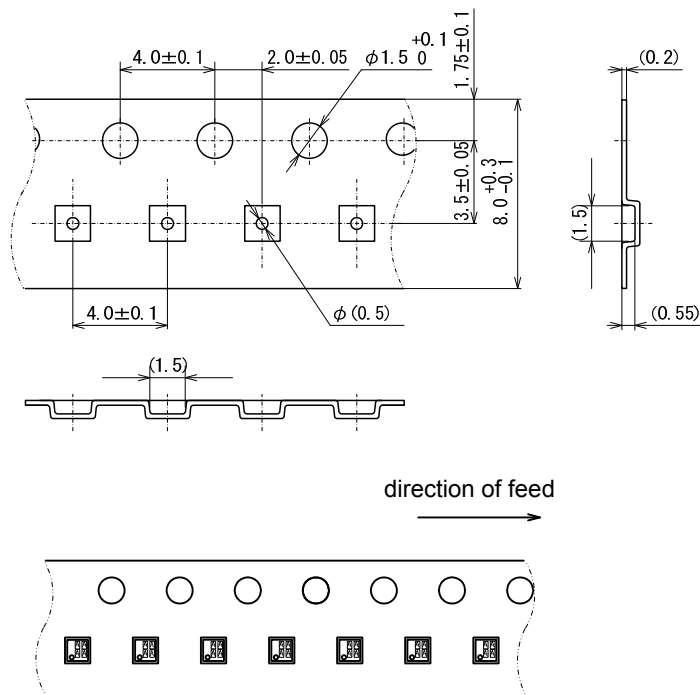

Taping Specifications

●USP-6B04 Reel

Unit: mm

5,000pcs/reel

●Taping Specifications

R Type :[Device orientation : Right]

Standard feed