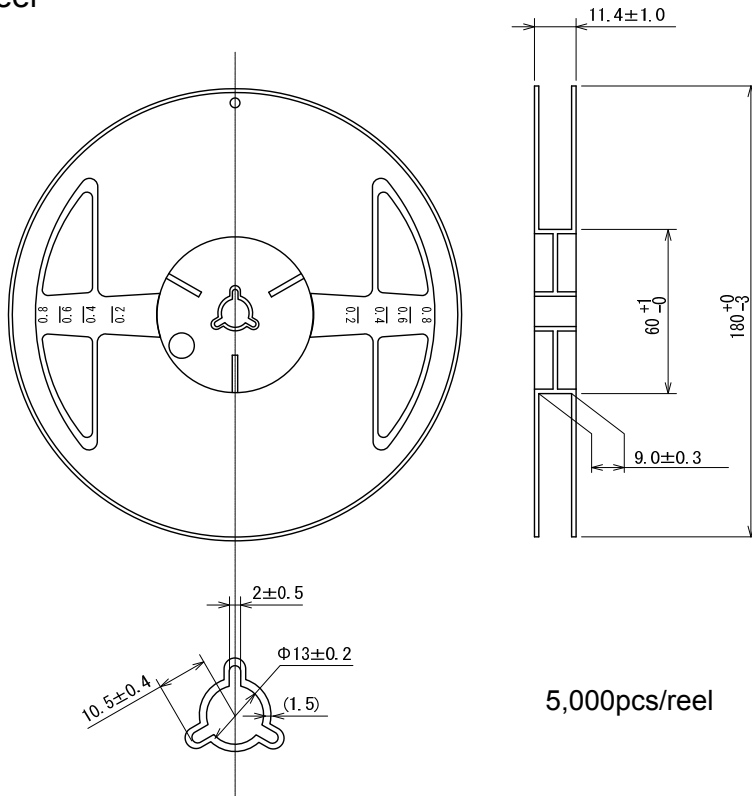

Taping Specifications

●USP-6B04 Reel

Unit: mm

5,000pcs/reel

●Taping Specifications

R Type :[Device orientation : Right]

Standard feed