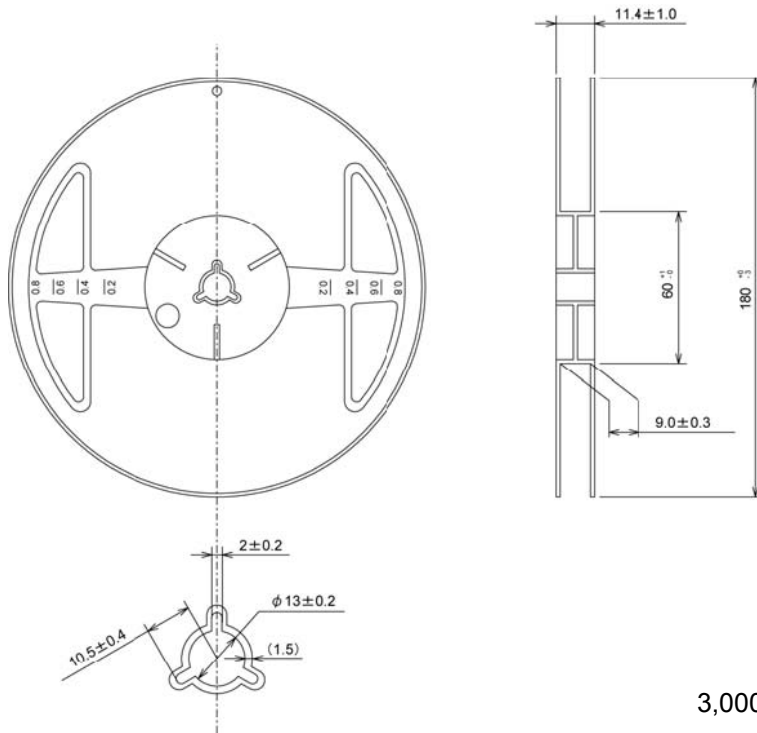

## Taping Specifications

- SOT-25-02 Reel
- SOT-25-03 Reel

Unit: mm

3,000pcs/reel

### ●Taping Specifications

R Type :[Device orientation : Right]

Standard feed