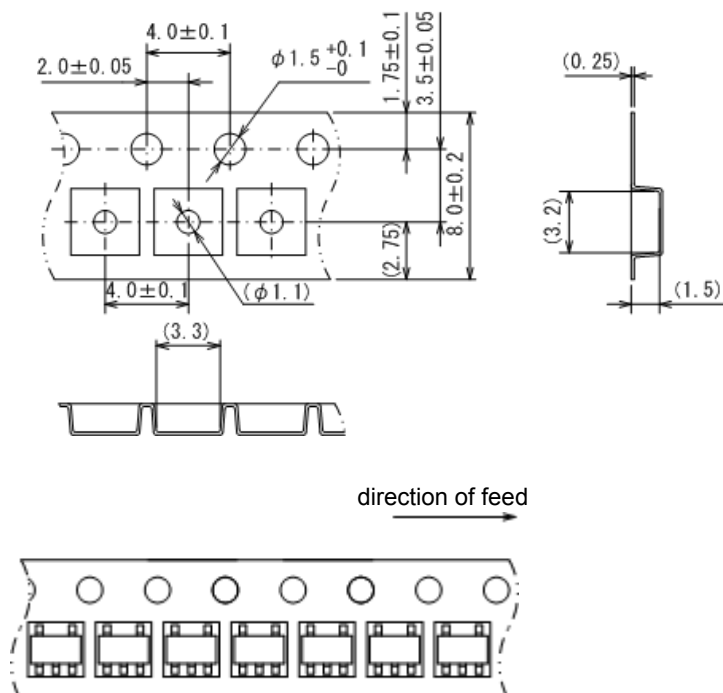

## Taping Specifications

- SOT-25-02 Reel
- SOT-25-03 Reel

Unit: mm

3,000pcs/reel

### ●Taping Specifications

R Type :[Device orientation : Right]

Standard feed